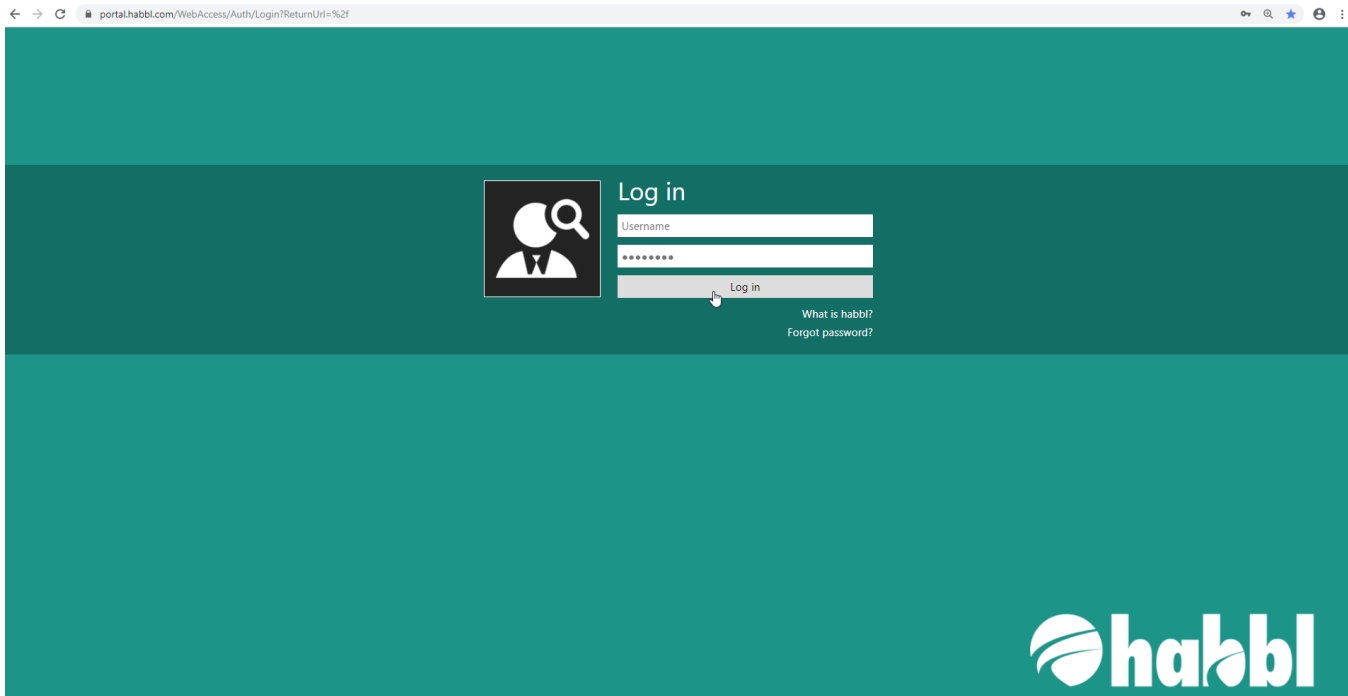

Sign in to habblPORTAL

ARTICLE

To login to your habblPORTAL, please open your internet browser and go to the page <https://portal.habbl.com>. We recommend you to use the Google Chrome Webbrowser.

Here you will find a login mask where you can log in with your personal **user name** and **password**. Enter your personal login data here as shown in the following screenshot.

PROCEDURE

1. Please enter your user name in the first input field.
2. Please enter your password in the second input field.

You will receive your password either from your habbl contact person of Fleetboard Logistics Sales / Support Team or the system administrator responsible for habbl in your company.