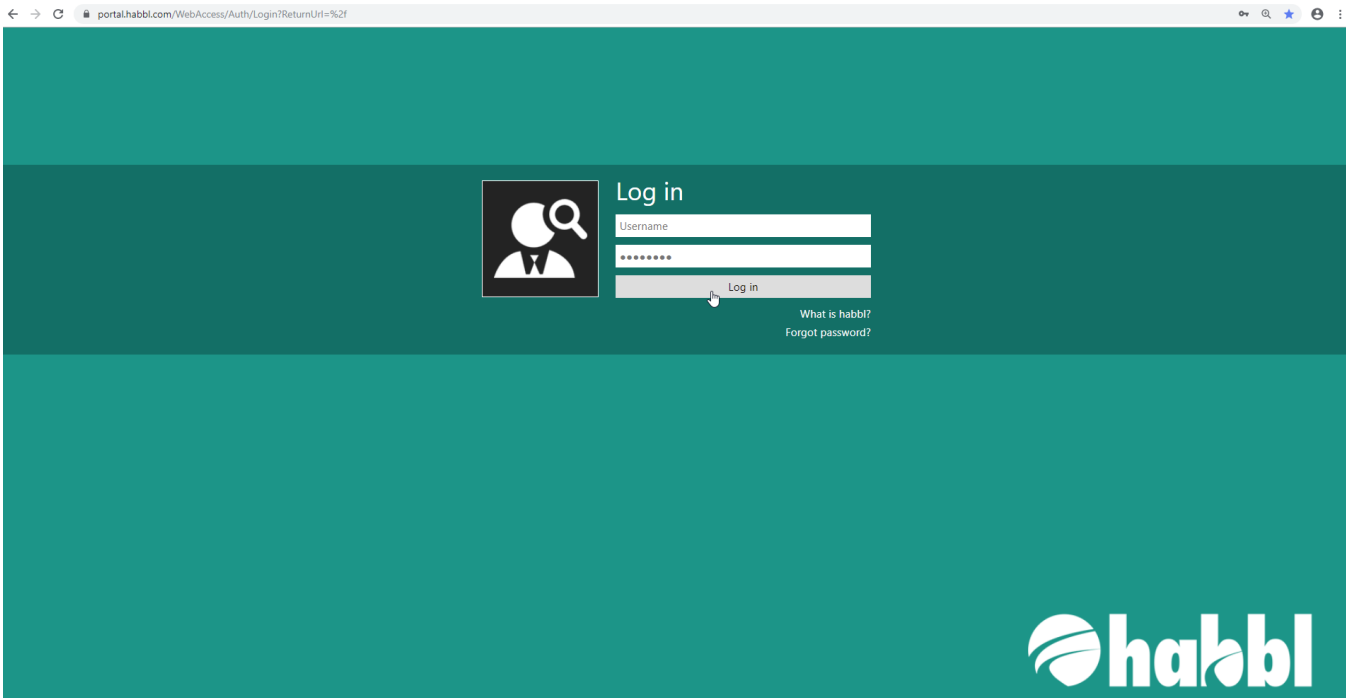

## ARTICLE

To login to your habblPORTAL, please open your internet browser and go to the page <https://portal.habbl.com>. We recommend you to use the Google Chrome Webbrowser.

Here you will find a login mask where you can log in with your personal **user name** and **password**. Enter your personal login data here as shown in the following screenshot.